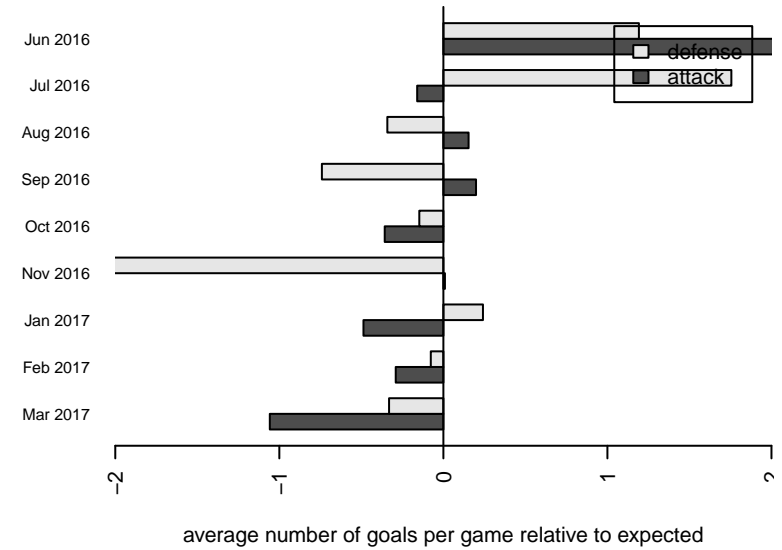

Performance relative to 13 month average