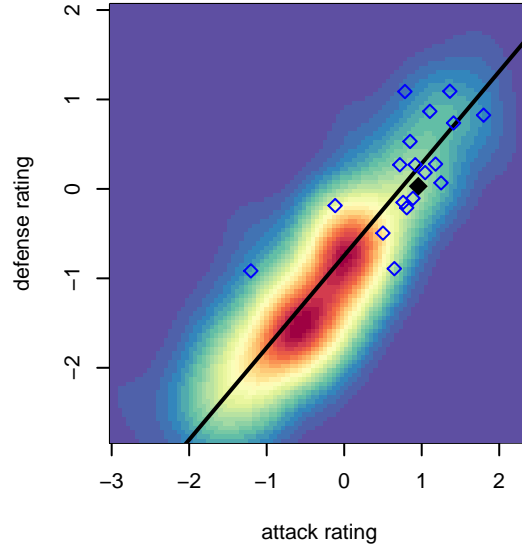

GS Surf A B06

GS Surf
 Bothel, WA
 B06 total strength=943
 attack=2.6 defense=1.03
 fall league = RCL B06 Div 1 9Aside
 spr league = Win RCL B06 Div 1

alt names used:
 GS Surf B06
 GS SURF B06A (WA)
 GS Surf B06 A
 GS SURF B06A
 GS SURF B06A (WA)
 GS Surf B06 A
 GS Surf B06 A

**attack and defense variance (black dot)
relative to other teams
and top 10 in region**

**attack and defense rating
relative to others at age
and all opponents in last 13 months**

Performance relative to 13 month average