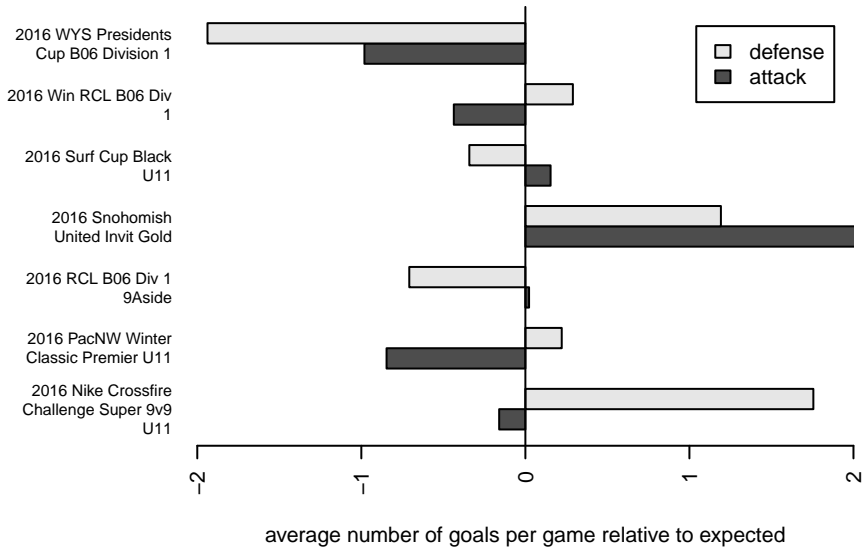

GS Surf A B06

GS Surf
 Bothel, WA
 B06 total strength=943
 attack=2.6 defense=1.03
 fall league = RCL B06 Div 1 9Aside
 spr league = Win RCL B06 Div 1

alt names used:
 GS Surf B06
 GS SURF B06A (WA)
 GS Surf B06 A
 GS SURF B06A
 GS SURF B06A (WA)
 GS Surf B06 A
 GS Surf B06 A

Venues played:
 2016 Snohomish United Invit Gold
 2016 Nike Crossfire Challenge Super 9v9 U11
 2016 Surf Cup Black U11
 2016 RCL B06 Div 1 9Aside
 2016 PacNW Winter Classic Premier U11
 2016 Win RCL B06 Div 1
 2016 WYS Presidents Cup B06 Division 1

**attack and defense variance (black dot)
relative to other teams
and top 10 in region**

**attack and defense rating
relative to others at age
and all opponents in last 13 months**

Performance relative to 13 month average