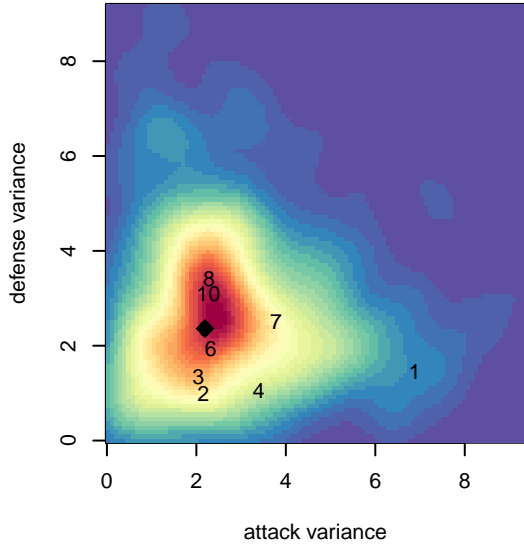

GS Surf A B06

GS Surf
 Bothel, WA
 B06 total strength=943
 attack=2.6 defense=1.03
 fall league = RCL B06 Div 1 9Aside
 spr league = Win RCL B06 Div 1

alt names used:
 GS Surf B06
 GS SURF B06A (WA)
 GS Surf B06 A
 GS SURF B06A
 GS SURF B06A (WA)
 GS Surf B06 A
 GS Surf B06 A

**attack and defense variance (black dot)
relative to other teams
and top 10 in region**

**attack and defense rating
relative to others at age
and all opponents in last 13 months**

Performance relative to 13 month average