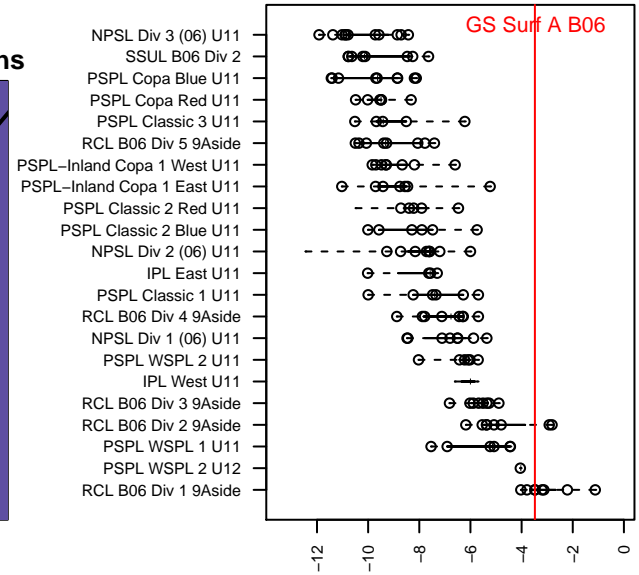

GS Surf A B06

GS Surf
 Bothel, WA
 B06 total strength=943
 attack=2.6 defense=1.03
 fall league = RCL B06 Div 1 9Aside
 spr league = Win RCL B06 Div 1

alt names used:
 GS Surf B06
 GS SURF B06A (WA)
 GS Surf B06 A
 GS SURF B06A
 GS SURF B06A (WA)
 GS Surf B06 A
 GS Surf B06 A

**attack and defense variance (black dot)
relative to other teams
and top 10 in region**

**attack and defense rating
relative to others at age
and all opponents in last 13 months**

Performance relative to 13 month average