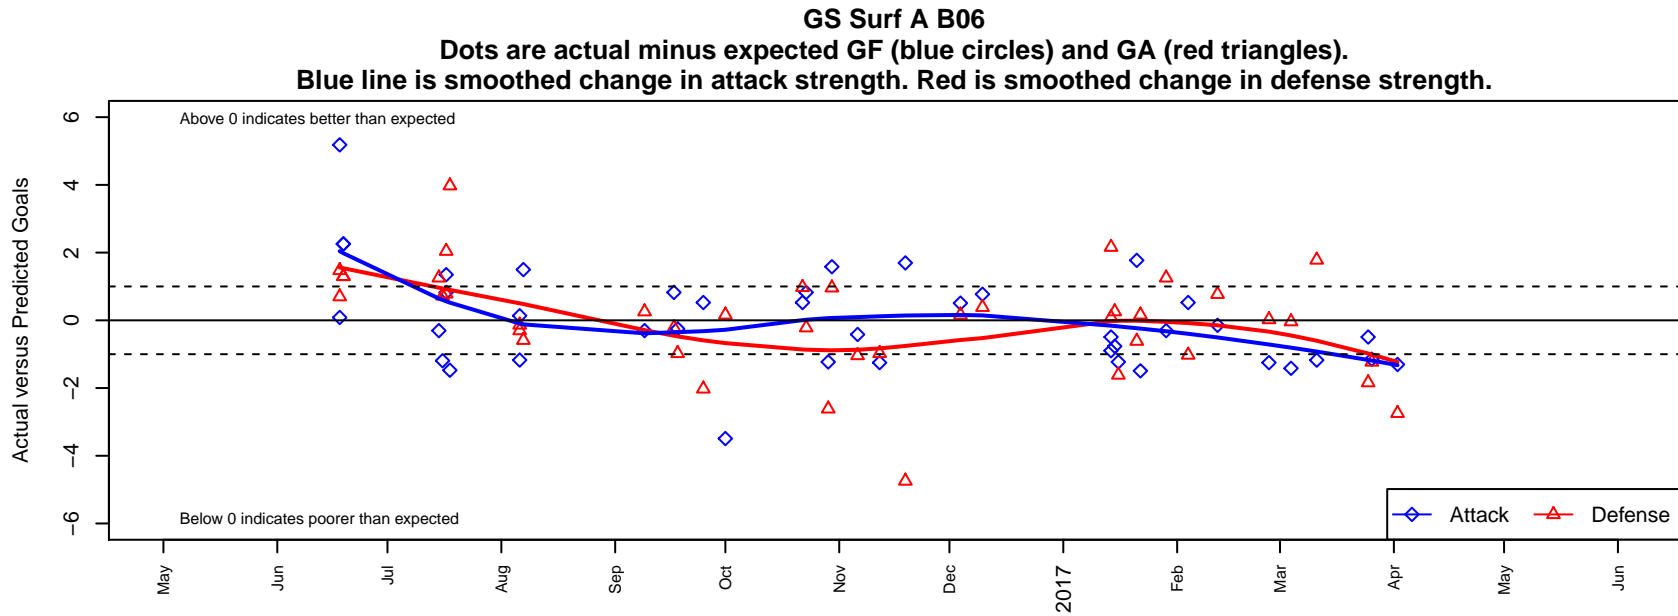

GS Surf A B06

GS Surf
 Bothel, WA
 B06 total strength=943
 attack=2.6 defense=1.03
 fall league = RCL B06 Div 1 9Aside
 spr league = Win RCL B06 Div 1

alt names used:
 GS Surf B06
 GS SURF B06A (WA)
 GS Surf B06 A
 GS SURF B06A
 GS SURF B06A (WA)
 GS Surf B06 A
 GS Surf B06 A

**attack and defense variance (black dot)
relative to other teams
and top 10 in region**

**attack and defense rating
relative to others at age
and all opponents in last 13 months**

Performance relative to 13 month average